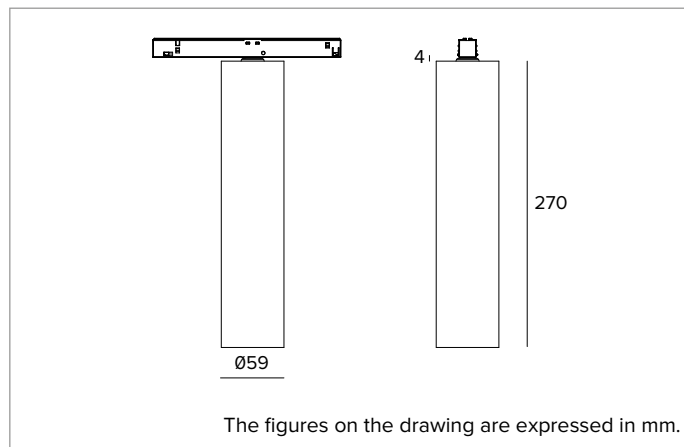

1T9855DA | FORTYEIGHT Label 6 - Fix

Professional low voltage LED fixture for direct lighting

| | | | | | | |
|--------|-----------------|--------|--------|----------|------|-----|
| | 2700K | H(m) | D(m) | Emax(lx) | | |
| | Ra90 | | 16° | | | |
| | Fixture Power | 9W | 1 | 0.28 | 6871 | |
| | Source Flux | 1147lm | 2 | 0.55 | 1718 | |
| | Fixture Flux | 842lm | 3 | 0.83 | 763 | |
| | Efficacy | 93lm/W | 4 | 1.11 | 429 | |
| TS1981 | Imax=5991cd/klm | Imax | 6871cd | 5 | 1.39 | 275 |

Colour and finish: Deep black

Dimensions: D=59mm

Weight: 0.6Kg

Version: DALI

Degree of protection: IP20

ELECTRICAL CHARACTERISTICS

DALI version, track power supply. Casambi control system available using a dedicated accessory.